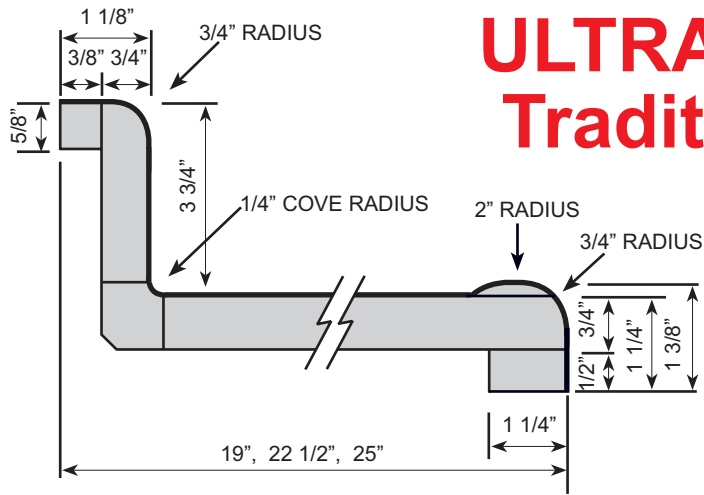

FEATURES

- No-drip front nose, 1 3/8" thick.
- 1/4" cove radius for easy cleaning.
- 3/8" scribe for fitting out-of-square walls.
- 1 1/4" front build-up for floating countertop installation.
- Kitchen and vanity tops feature 3 3/4" backsplash.
- 26" standard bars are no-drip both sides.
- Wide bars are no-drip one side with 3/4" roll radius back side.
- Flat deck tops have no-drip front nose, raw back side.
- * Available with narrow 5/8" front build-up for nesting on cabinet installation (as shown on last illustration). Available in kitchen and vanity tops only.