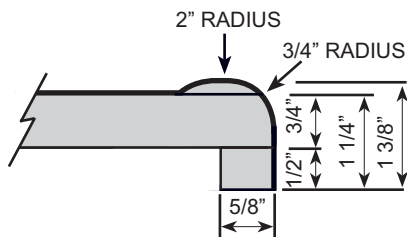

FEATURES

- No-drip front nose, 1 3/8" thick.
- 1/4" cove radius for easy cleaning.
- 3/8" scribe for fitting out-of-square walls.
- 1 1/4" front build-up for floating countertop installation.
- Kitchen and vanity tops feature 3 3/4" backsplash.
- 26" standard bars are no-drip both sides.
- Wide bars are no-drip one side with 3/4" roll radius back side.
- Flat deck tops have no-drip front nose, raw back side.
- * Available with narrow 5/8" front build-up for nesting on cabinet installation (as shown on last illustration). Available in kitchen and vanity tops only.