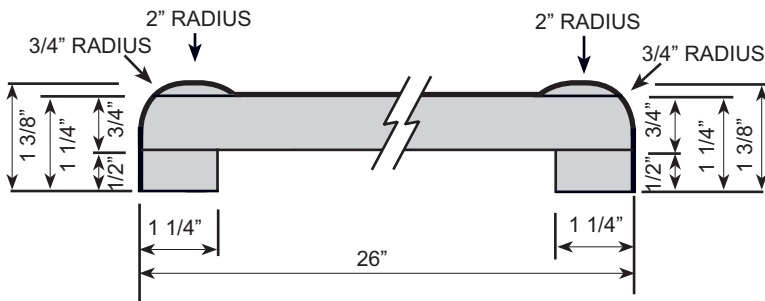

FEATURES

- No-drip front nose, 1 3/8" thick.
- 1/4" cove radius for easy cleaning.
- 3/8" scribe for fitting out-of-square walls.
- 1 1/4" front build-up for floating countertop installation.
- Kitchen and vanity tops feature 3 3/4" backsplash.
- 26" standard bars are no-drip both sides.
- Wide bars are no-drip one side with 3/4" roll radius back side.
- Flat deck tops have no-drip front nose, raw back side.
- * Available with narrow 5/8" front build-up for nesting on cabinet installation (as shown on last illustration). Available in kitchen and vanity tops only.