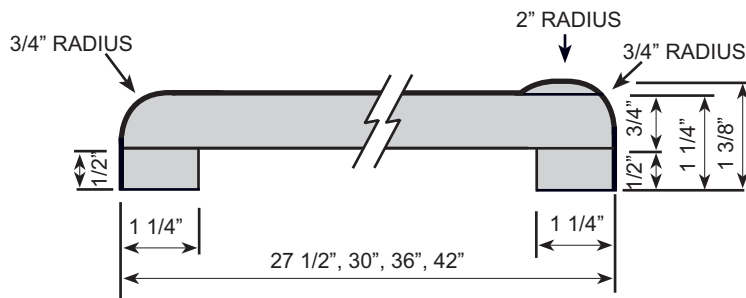

FEATURES

- No-drip front nose, 1 3/8" thick.
- 1/4" cove radius for easy cleaning.
- 3/8" scribe for fitting out-of-square walls.
- 1 1/4" front build-up for floating countertop installation.
- Kitchen and vanity tops feature 3 3/4" backsplash.
- 26" standard bars are no-drip both sides.
- Wide bars are no-drip one side with 3/4" roll radius back side.
- Flat deck tops have no-drip front nose, raw back side.
- * Available with narrow 5/8" front build-up for nesting on cabinet installation (as shown on last illustration). Available in kitchen and vanity tops only.