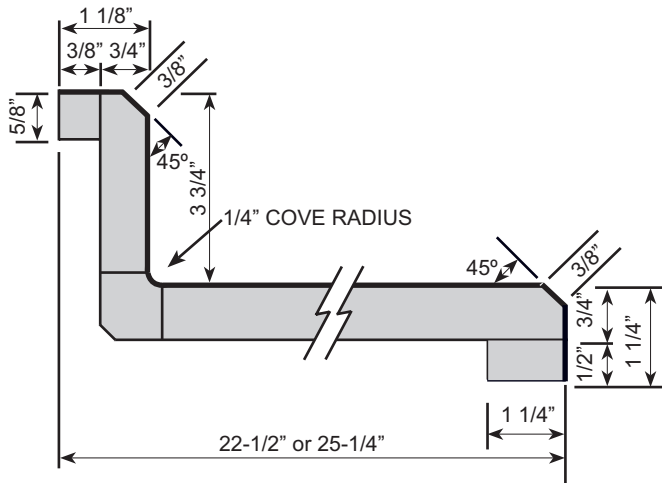

DIAMOND-TOP™

KITCHEN & VANITY TOP

DTV-22 1/2
DTK-25 1/4