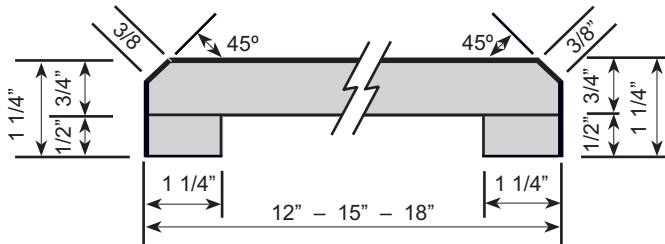

HARTSON
HK
KENNEDY

DIAMOND-TOP™

KITCHEN & VANITY TOP

DTV-22 1/2
DTK-25 1/4

BAR TOP

DTB-26 1/2
DTB-30
DTB-36
DTB-42

BAR TOP

DTB-12
DTB-15
DTB-18

FLAT DECK TOP

DTFV-22 1/2
DTFK-25 1/4
DTFB-26 1/2
DTFB-30
DTFB-36
DTFB-42

FEATURES

- 1 1/4" front nose with 3/8" beveled-edge.
- 1/4" cove radius for easy cleaning.
- 3/8" scribe for fitting out-of-square walls.
- 1 1/4" front build-up for floating countertop installation.
- Kitchen and vanity tops feature 3 3/4" backsplash
- 26 1/2" standard bars are beveled-edge both sides.
- Wide bars are beveled-edge both sides.
- Narrow bars are beveled-edge both sides.
- Flat deck tops have beveled-edge front, raw back side.