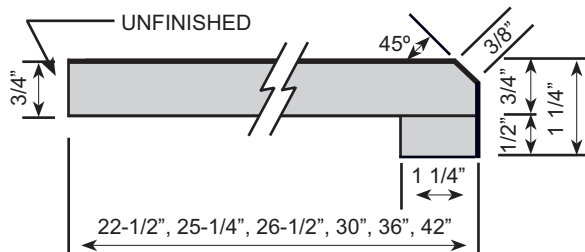

HARTSON
HK
KENNEDY

DIAMOND-TOP™

KITCHEN & VANITY TOP

DTV-22 1/2
DTK-25 1/4

BAR TOP

DTB-26 1/2
DTB-30
DTB-36
DTB-42

BAR TOP

DTB-12
DTB-15
DTB-18

FLAT DECK TOP

DTFV-22 1/2
DTFK-25 1/4
DTFB-26 1/2
DTFB-30
DTFB-36
DTFB-42

FEATURES

- 1 1/4" front nose with 3/8" beveled-edge.
- 1/4" cove radius for easy cleaning.
- 3/8" scribe for fitting out-of-square walls.
- 1 1/4" front build-up for floating countertop installation.
- Kitchen and vanity tops feature 3 3/4" backsplash
- 26 1/2" standard bars are beveled-edge both sides.
- Wide bars are beveled-edge both sides.
- Narrow bars are beveled-edge both sides.
- Flat deck tops have beveled-edge front, raw back side.