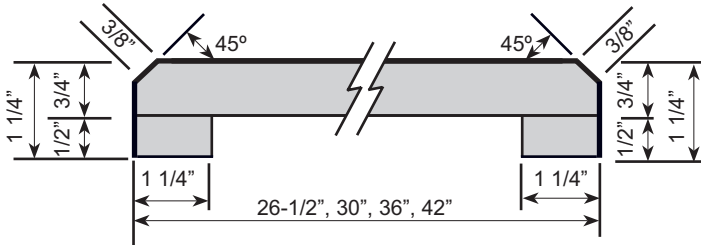

BAR TOP

DTB-26 1/2
DTB-30
DTB-36
DTB-42